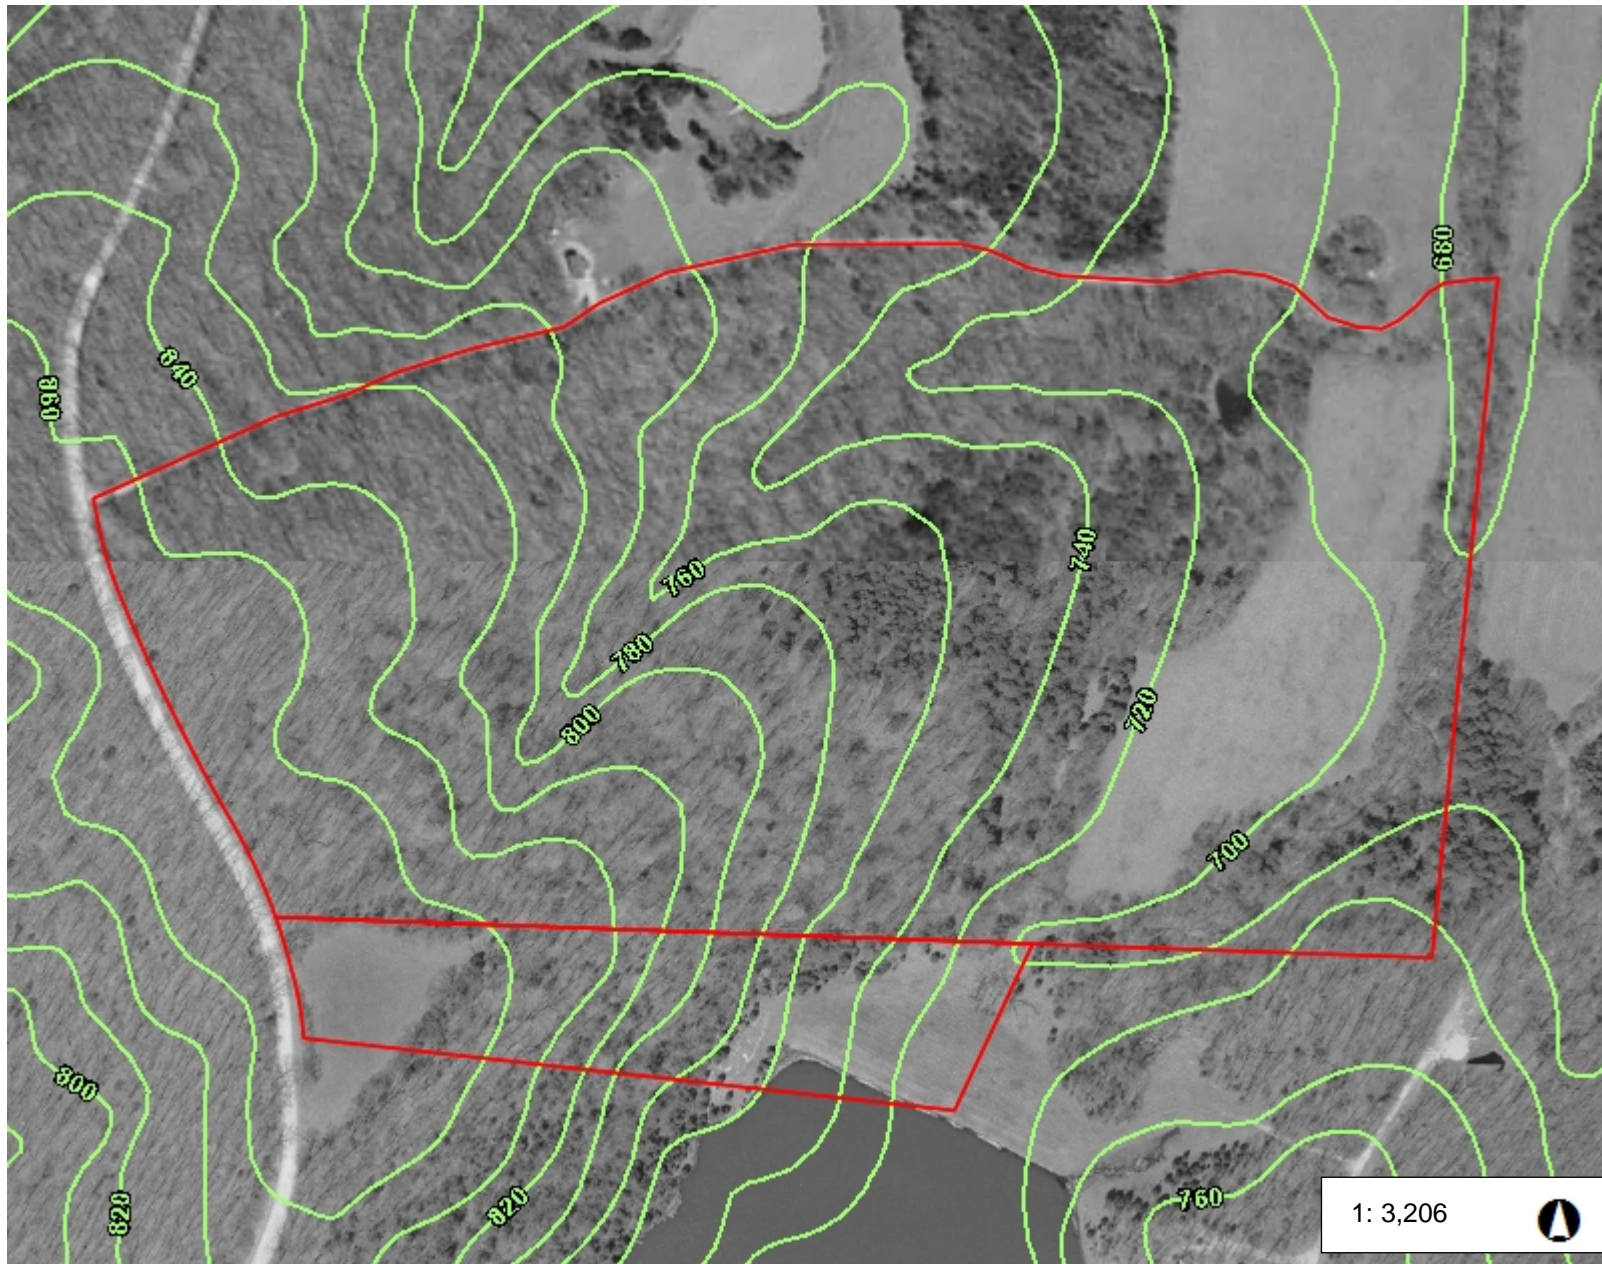

Montgomery County, MO

Legend

— Contour

1: 3,206

534.3 0 267.14 534.3 Feet

This map is a user generated static output from an Internet mapping site and is for reference only. Data layers that appear on this map may or may not be accurate, current, or otherwise reliable.

THIS MAP IS NOT TO BE USED FOR NAVIGATION

Notes