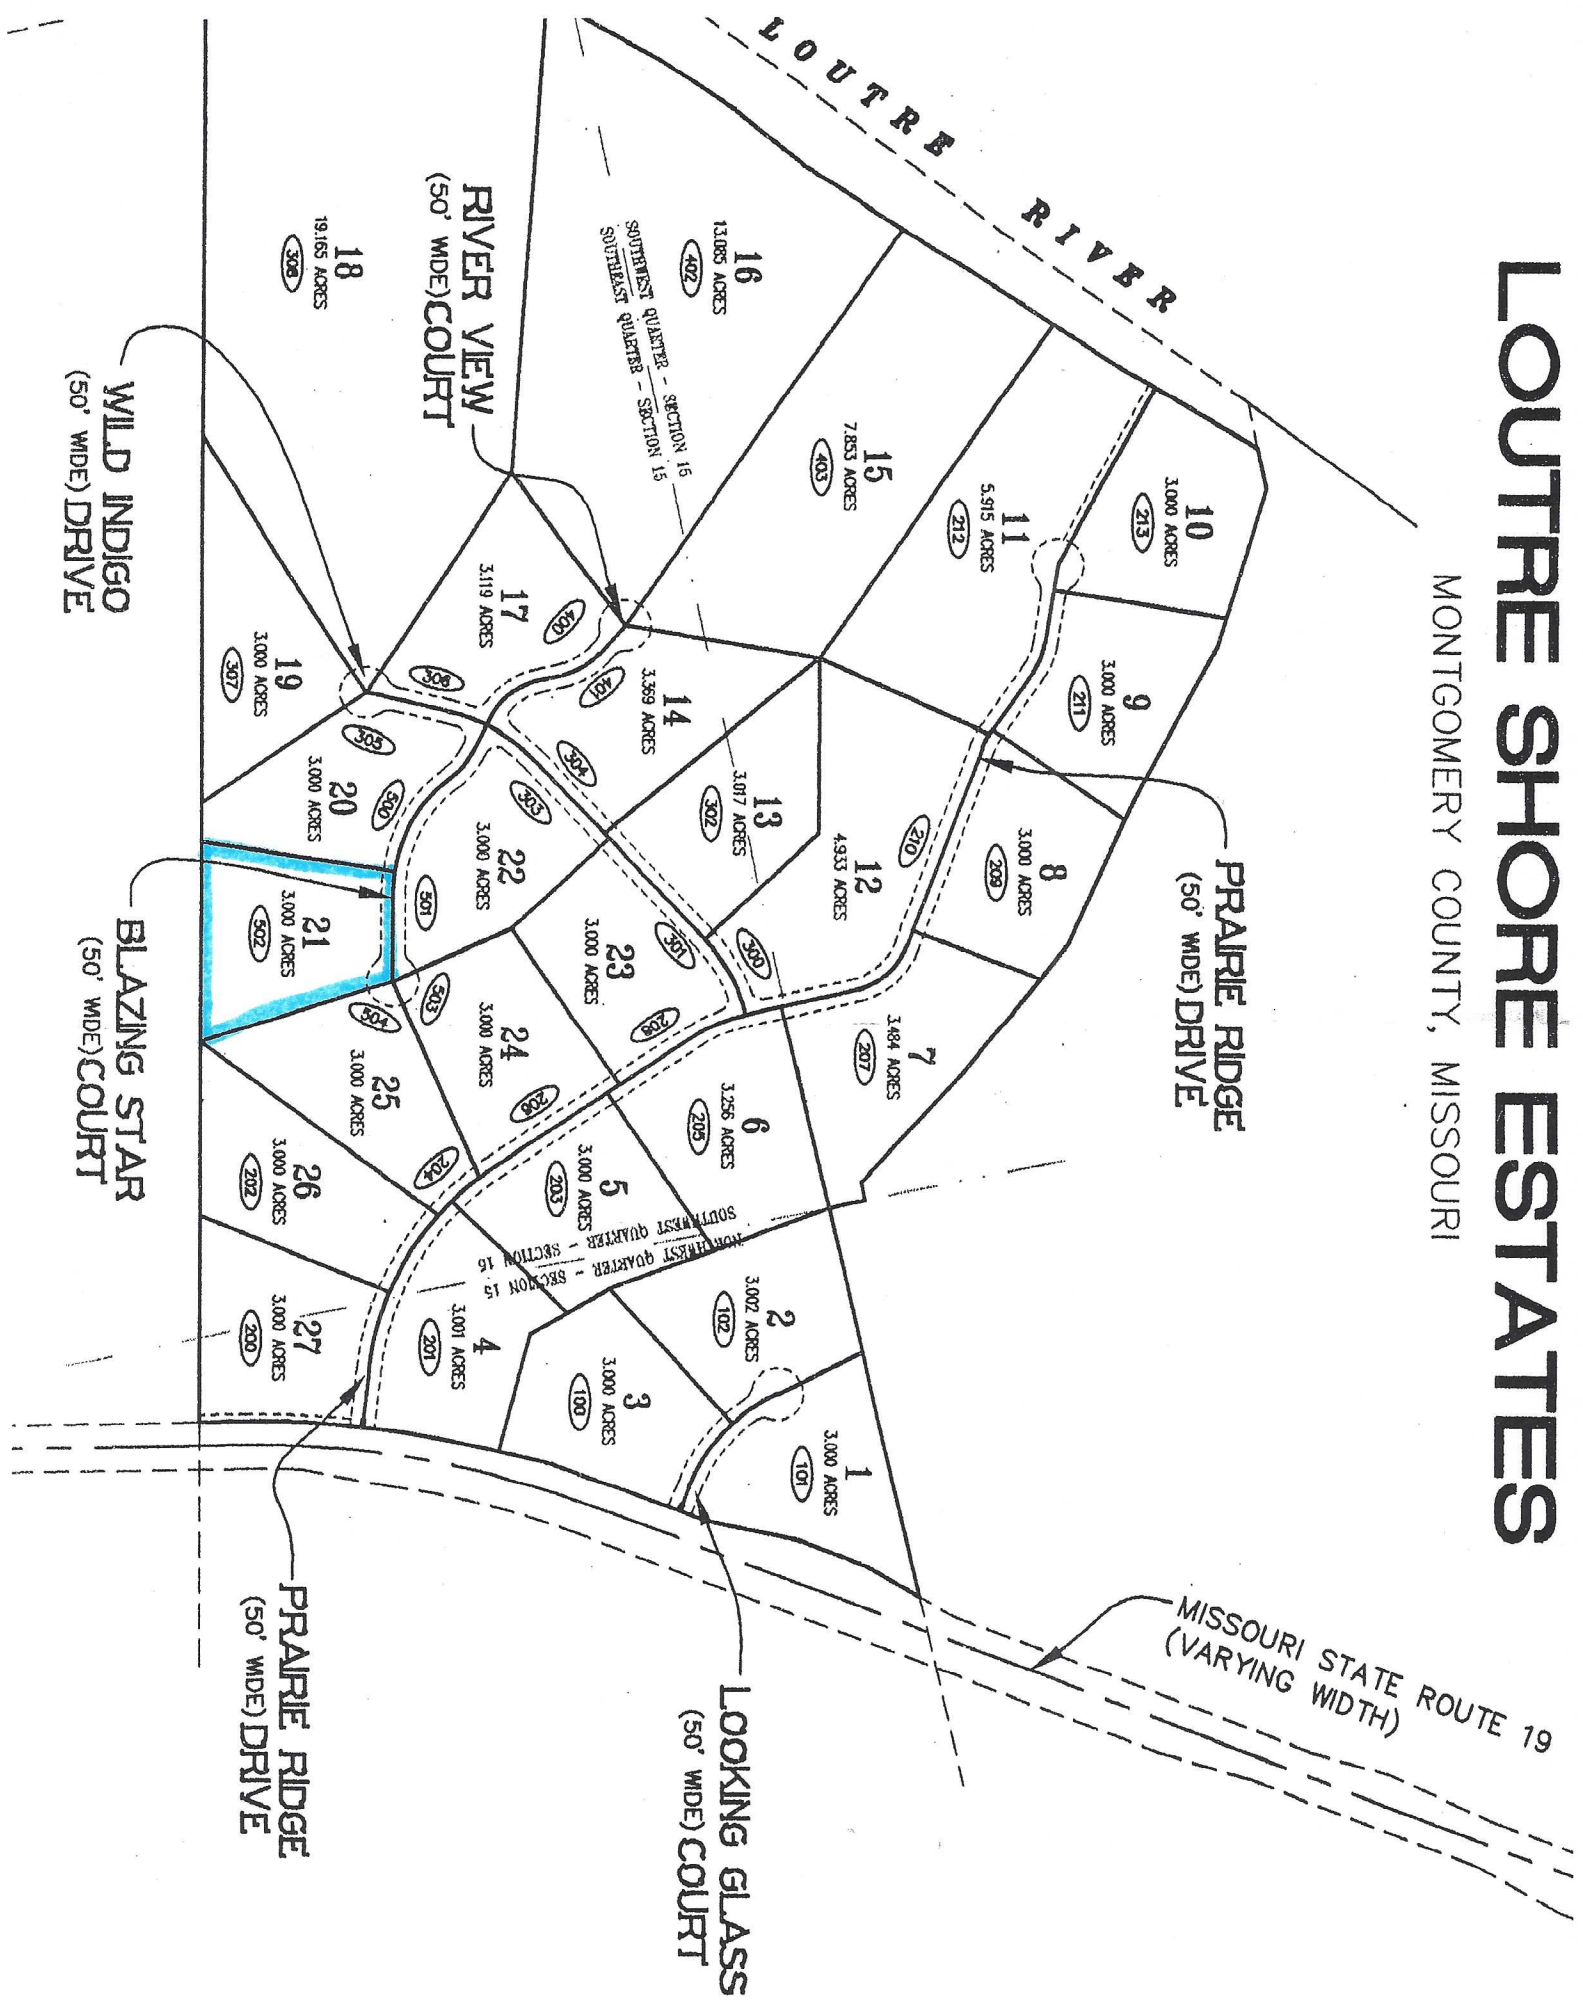

LOUTRE SHORE ESTATES

MONTGOMERY COUNTY, MISSOURI

MISSOURI STATE ROUTE 19
(VARYING WIDTH)

PRAIRIE RIDGE
(50' WIDE) DRIVE

LOOKING GLASS
(50' WIDE) COURT

RIVER VIEW
(50' WIDE) COURT

WILD INDIGO
(50' WIDE) DRIVE

BLAZING STAR
(50' WIDE) COURT

PRAIRIE RIDGE
(50' WIDE) DRIVE