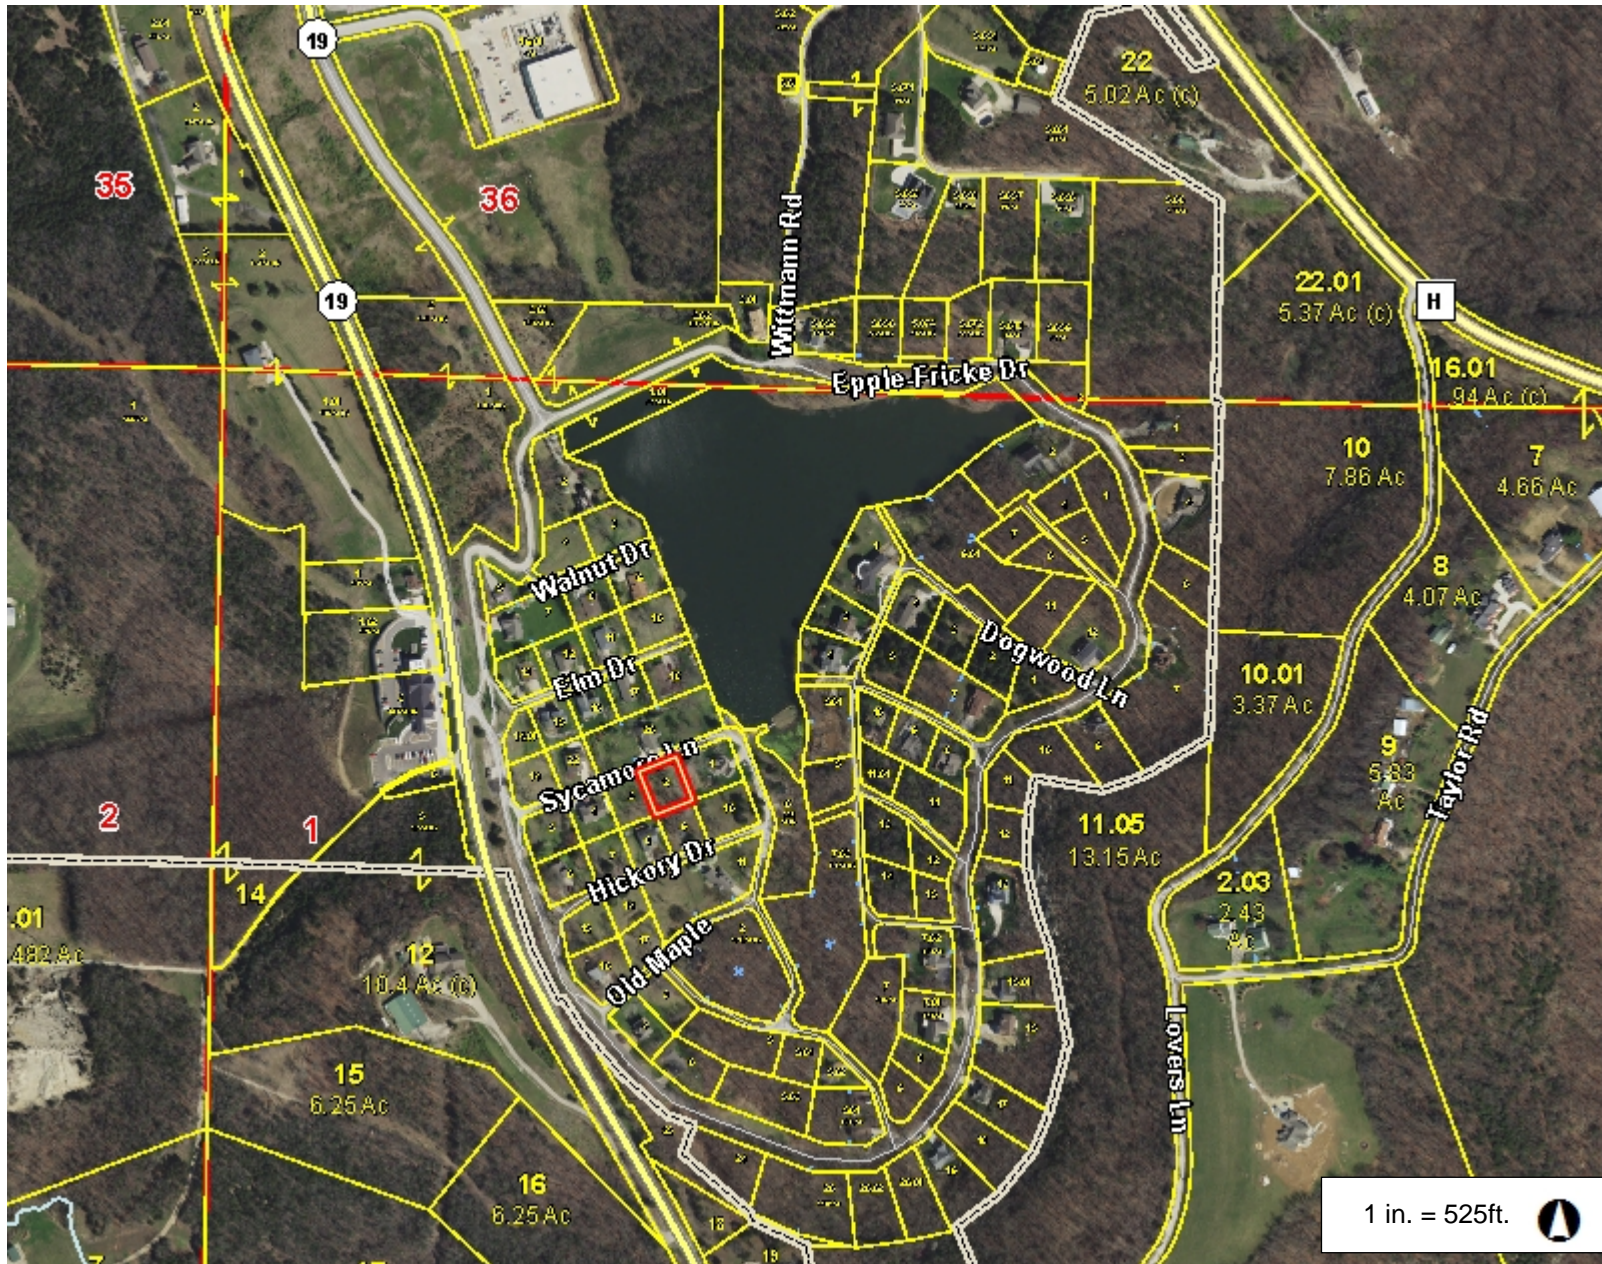

Gasconade County, MO

Legend

- Road**
- US Highway
 - Numbered State Highway
 - Lettered State Highway
 - <all other values>
- Other Symbols**
- Corporate Limit
 - Parcel
 - Land Hook
 - Lot
 - Subdivision
 - Stream
 - Section
 - County Boundary

Notes

This Cadastral Map is for informational purposes only. It does not purport to represent a property boundary survey of the parcels shown and shall not be used for conveyances or the establishment of property boundaries.

THIS MAP IS NOT TO BE USED FOR NAVIGATION