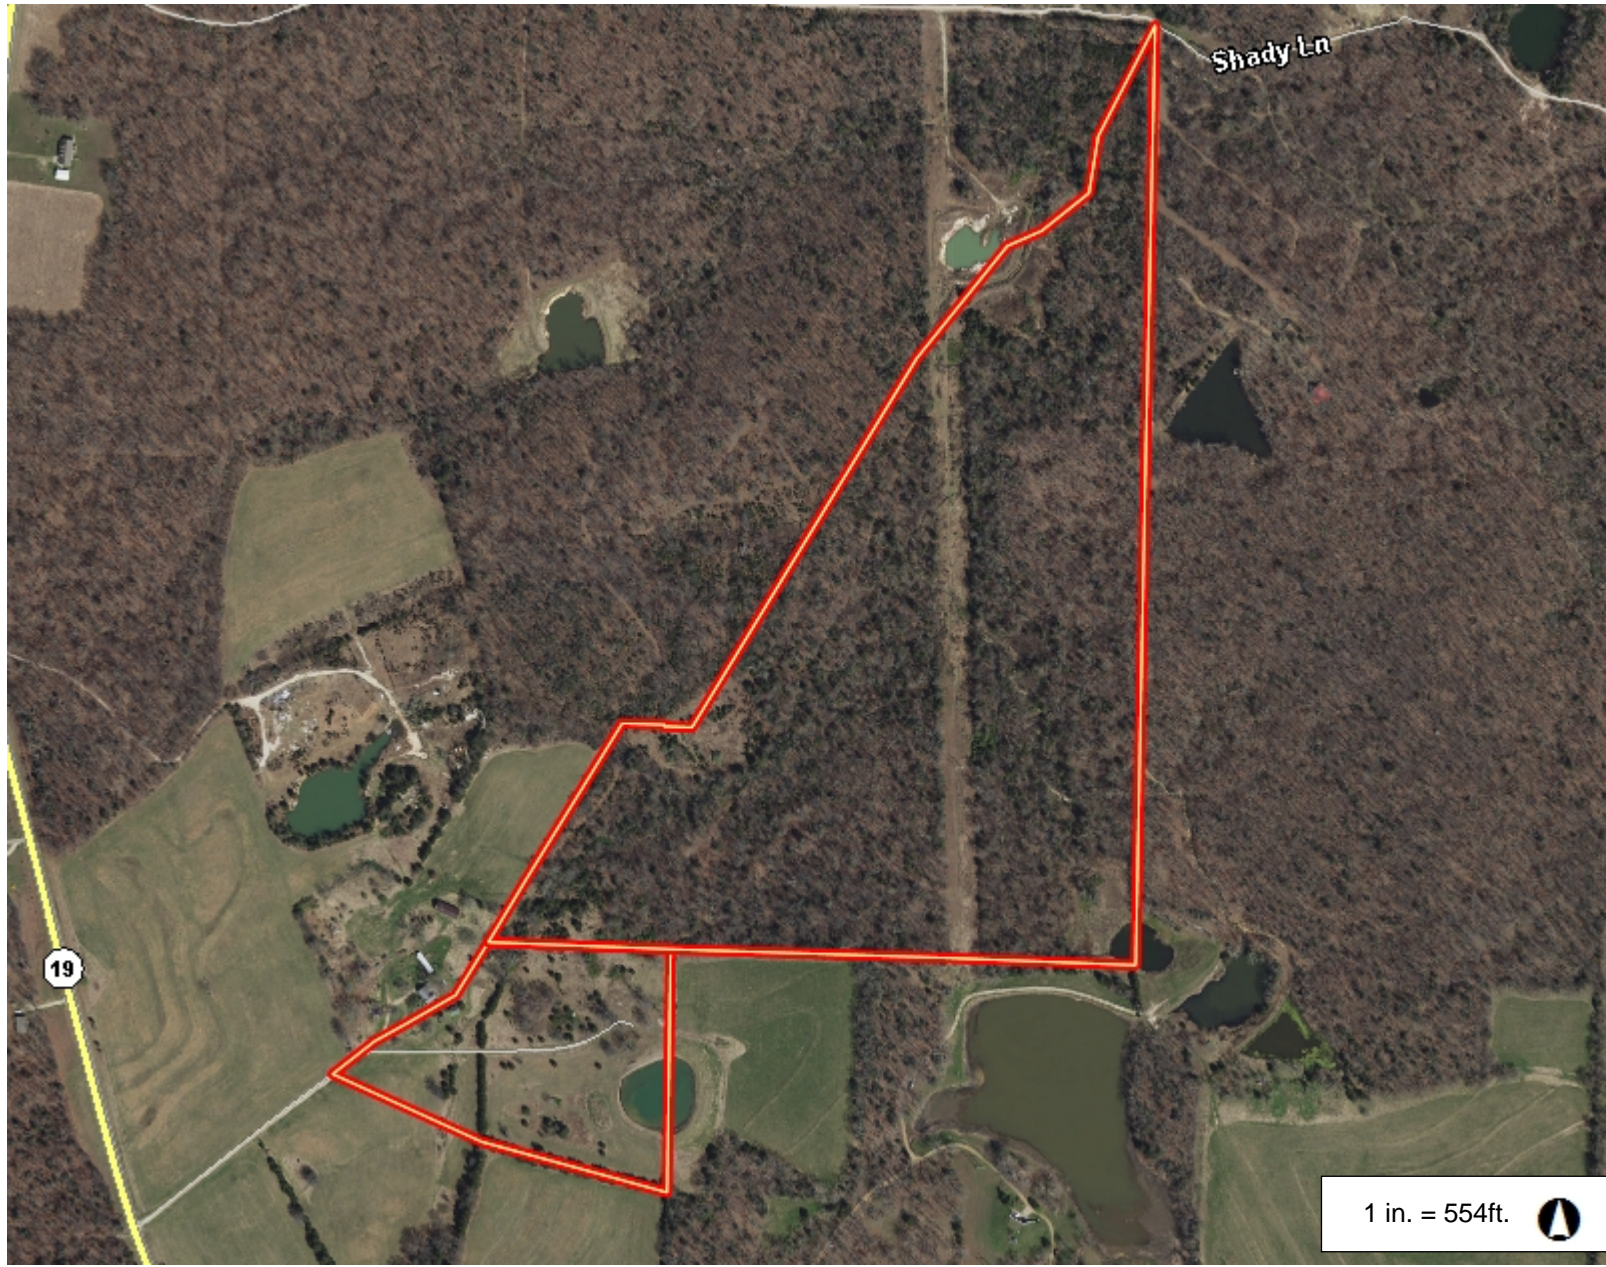

# Gasconade County, MO

## Legend

### Road

- US Highway
- Numbered State Highway
- Lettered State Highway
- <all other values>

1 in. = 554ft.

1,107.0      0      553.48      1,107.0 Feet

This Cadastral Map is for informational purposes only. It does not purport to represent a property boundary survey of the parcels shown and shall not be used for conveyances or the establishment of property boundaries.

THIS MAP IS NOT TO BE USED FOR NAVIGATION