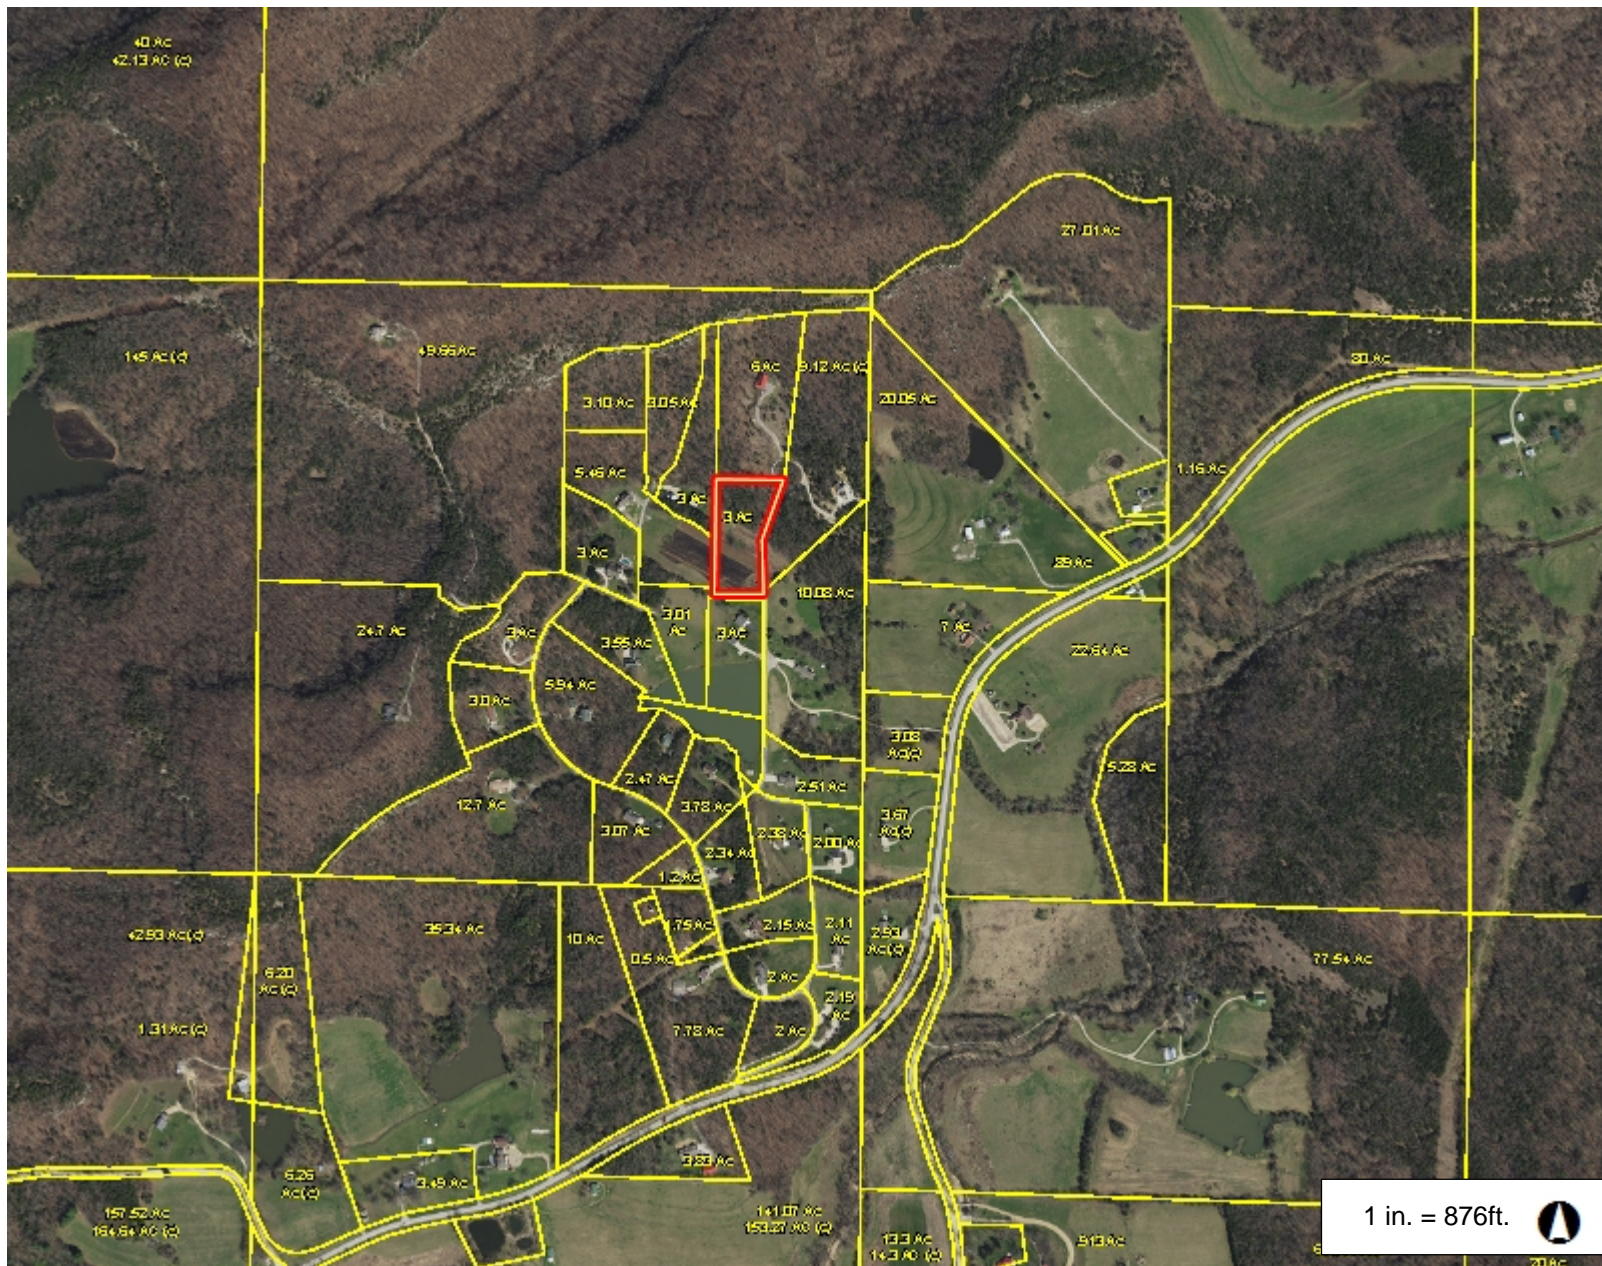

Gasconade County, MO

Legend

Parcel

1 in. = 876ft.

1,752.3 0 876.16 1,752.3 Feet

This Cadastral Map is for informational purposes only. It does not purport to represent a property boundary survey of the parcels shown and shall not be used for conveyances or the establishment of property boundaries.

THIS MAP IS NOT TO BE USED FOR NAVIGATION

Notes