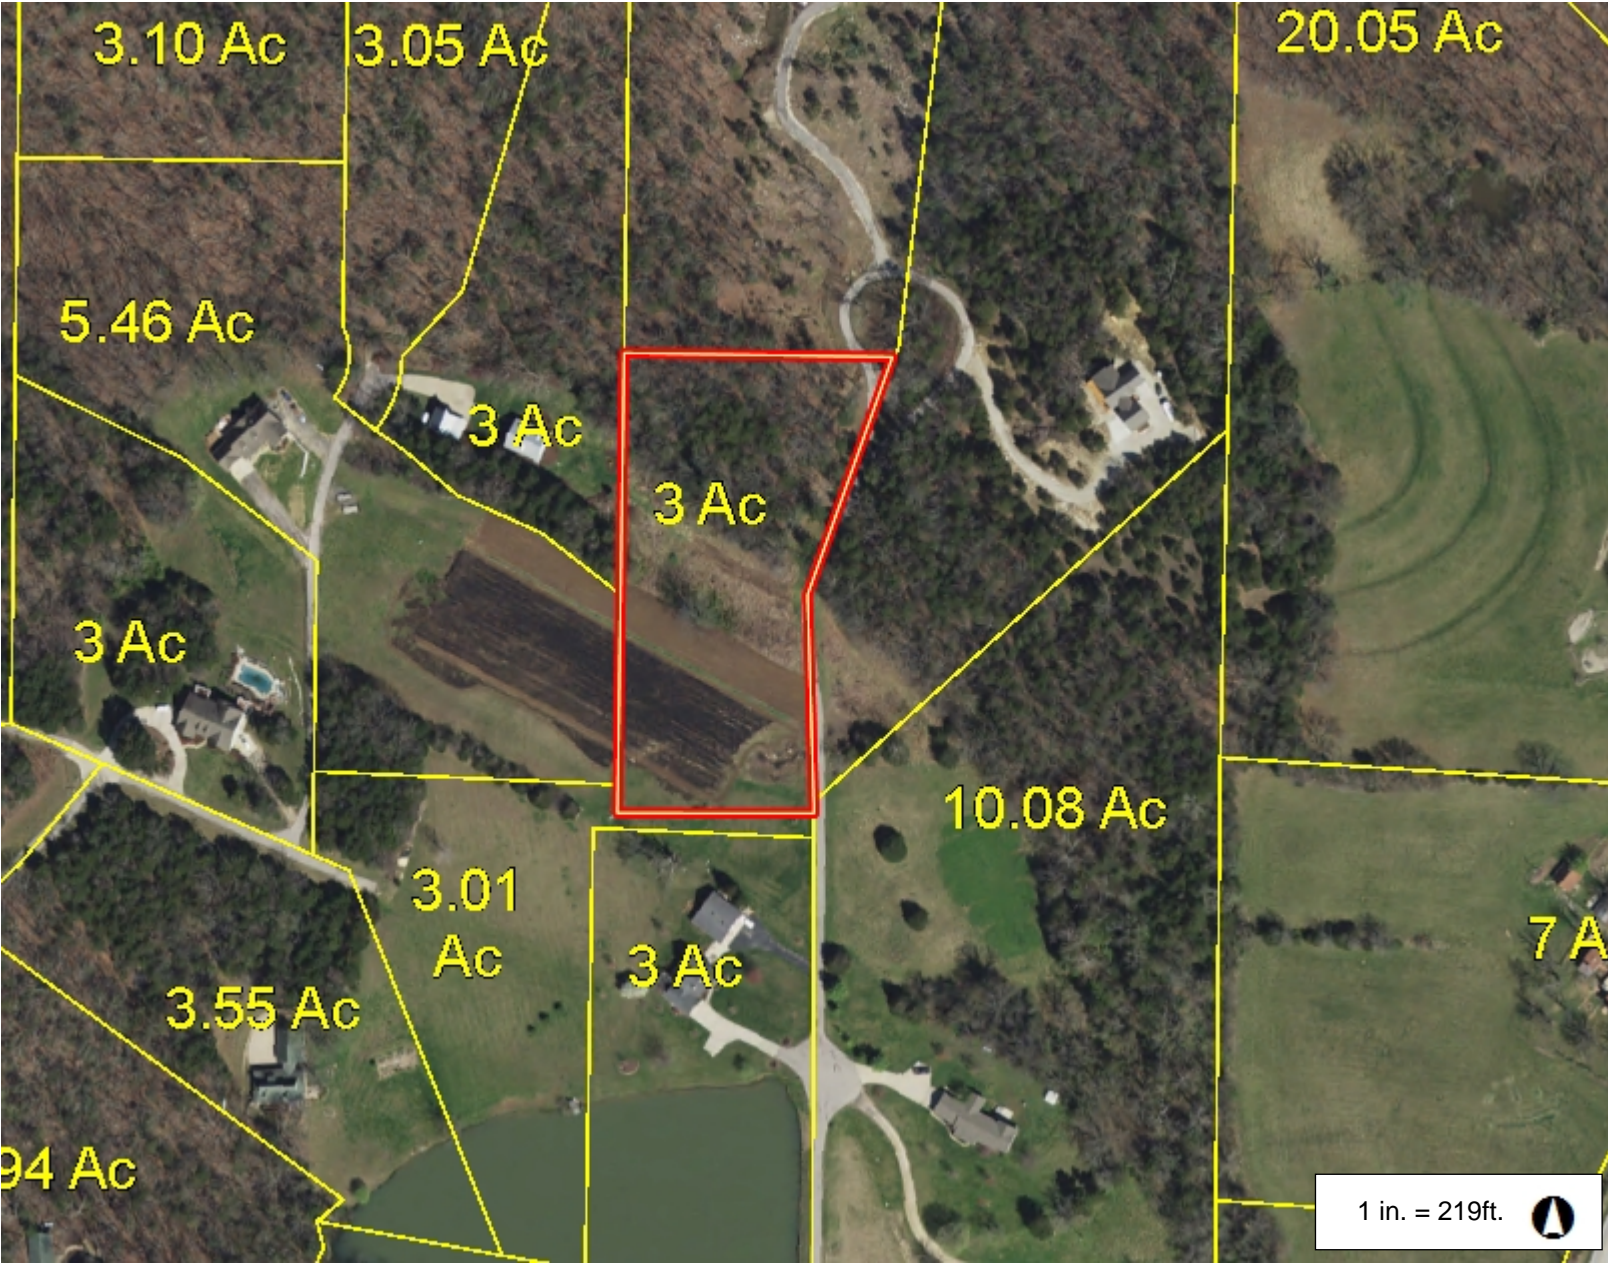

Gasconade County, MO

Legend

 Parcel

1 in. = 219ft. 

438.1 0 219.04 438.1 Feet

This Cadastral Map is for informational purposes only. It does not purport to represent a property boundary survey of the parcels shown and shall not be used for conveyances or the establishment of property boundaries.

THIS MAP IS NOT TO BE USED FOR NAVIGATION

Notes