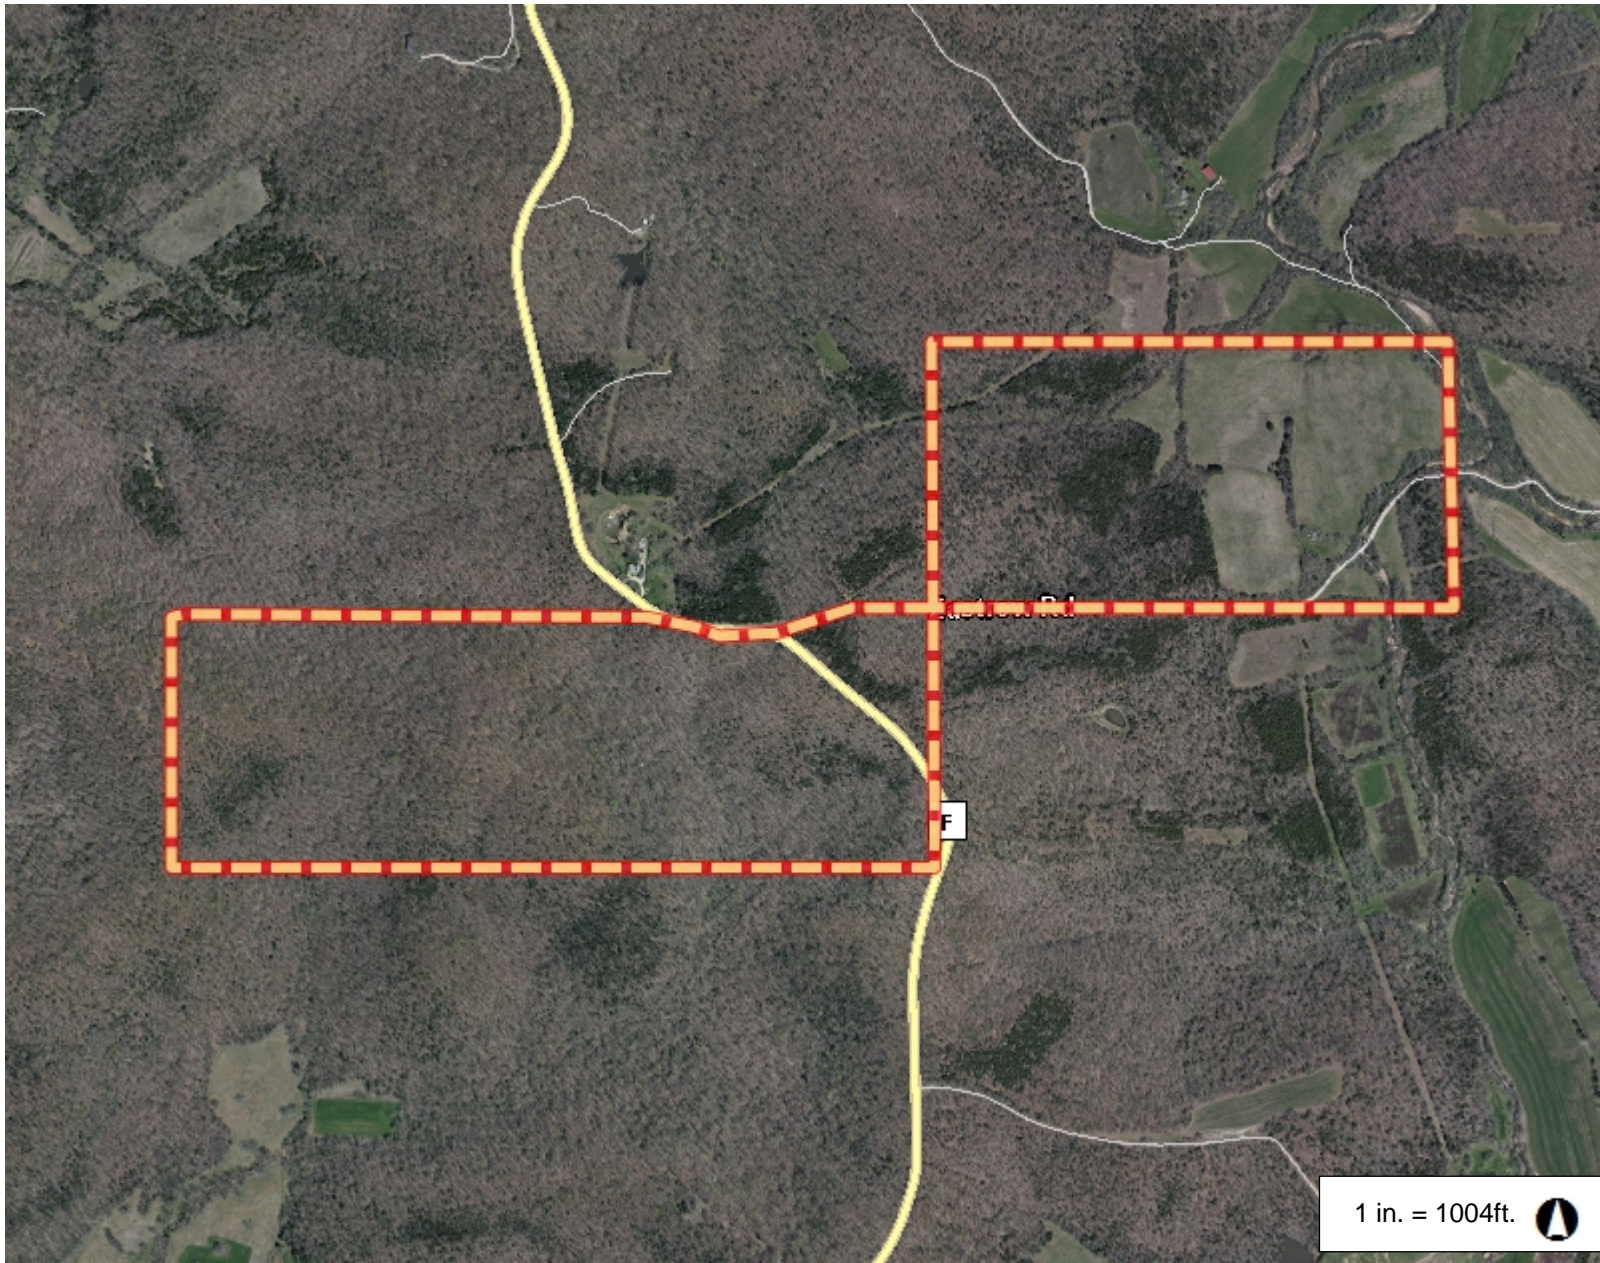

# Gasconade County, MO

## Legend

### Road

- US Highway
- Numbered State Highway
- Lettered State Highway
- <all other values>

1 in. = 1004ft.

2,007.0 0 1,003.49 2,007.0 Feet

This Cadastral Map is for informational purposes only. It does not purport to represent a property boundary survey of the parcels shown and shall not be used for conveyances or the establishment of property boundaries.

THIS MAP IS NOT TO BE USED FOR NAVIGATION