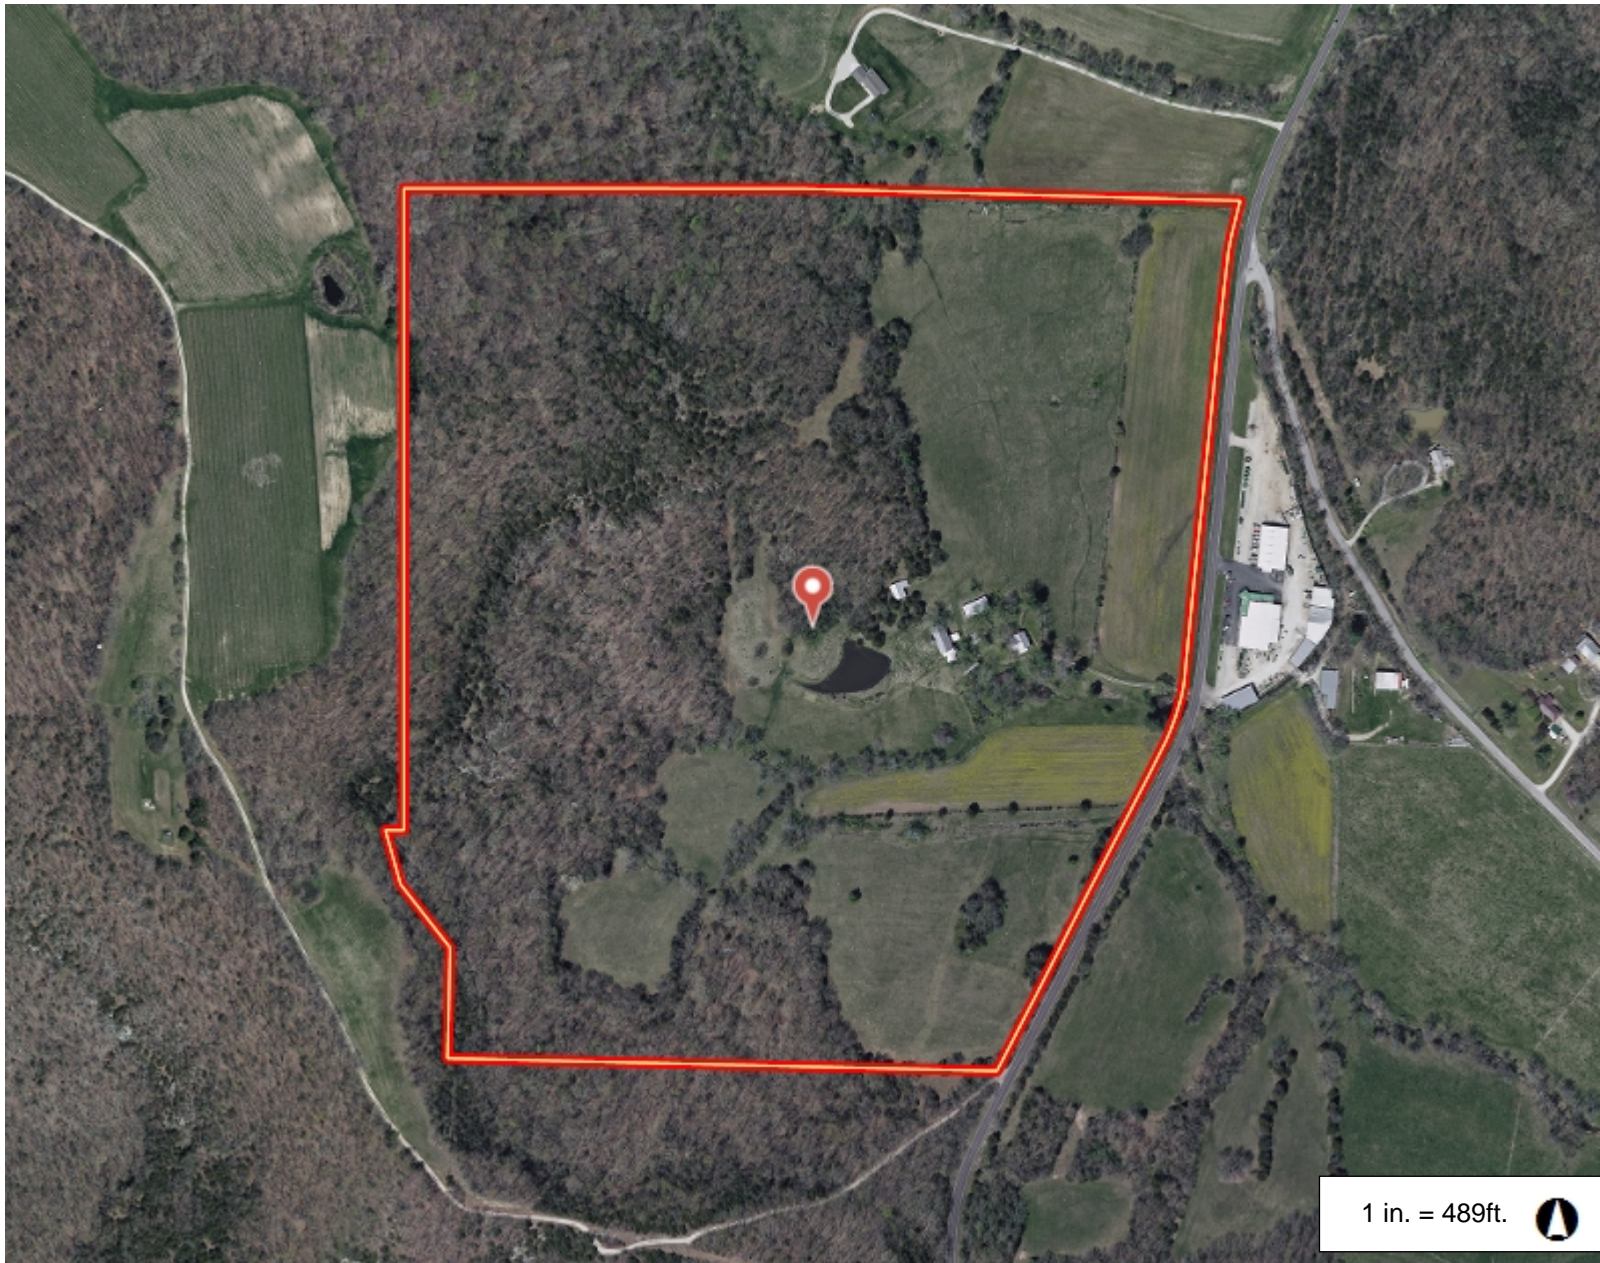

Gasconade County, MO

Legend

1 in. = 489ft.

977.9 0 488.97 977.9 Feet

This Cadastral Map is for informational purposes only. It does not purport to represent a property boundary survey of the parcels shown and shall not be used for conveyances or the establishment of property boundaries.

THIS MAP IS NOT TO BE USED FOR NAVIGATION

Notes

93.18 Acres
1851Hwy 100
Hermann, MO 65041